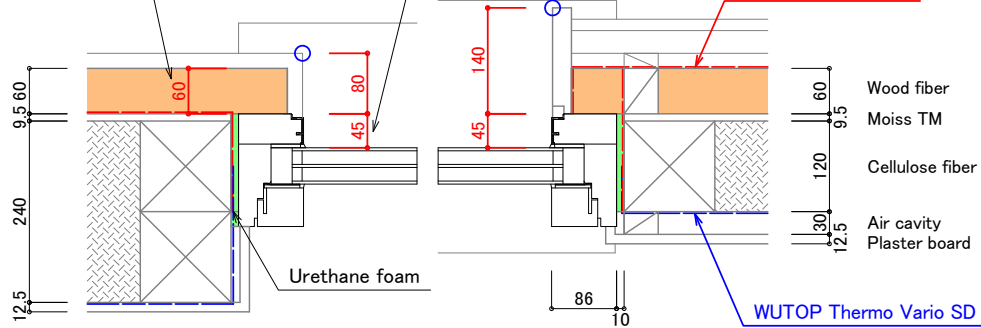

Smartwin FIX

External

Internal

install_01
install_02
install_05
install_06
install_07

install_03
install_04
install_08
install_09
install_10
install_11

Smartwin DK

External

Internal

Reveal depth 0.060m

Frame depth 90mm

Dupont Tyvek Silver

Frame depth 100mm

Dupont Tyvek Silver