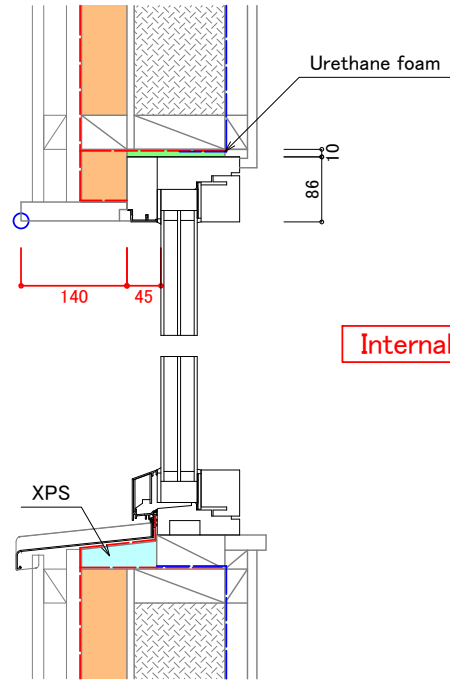

Smartwin FIX

External

Internal

install_01
install_02
install_05
install_06
install_07

install_03
install_04
install_08
install_09
install_10
install_11

Smartwin DK

External

Internal

Reveal depth 0.060m

Frame depth 90mm

Dupont Tyvek Silver

Frame depth 100mm

Dupont Tyvek Silver