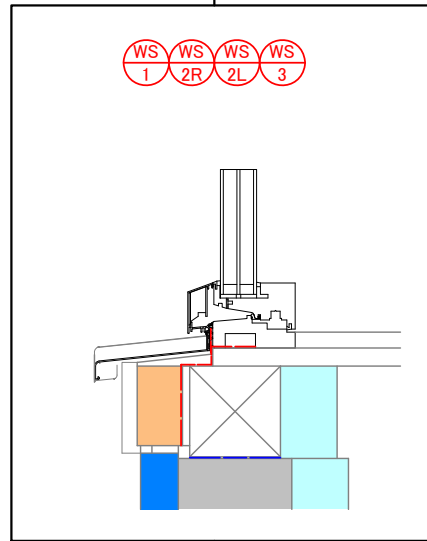

Smartwin FIX

External

Internal

install_01
install_02
install_05
install_06
install_07

install_03
install_04
install_08
install_09
install_10
install_11

Smartwin DK

External

Internal

Reveal depth 0.060m

Frame depth 90mm

Dupont Tyvek Silver

Frame depth 100mm

Dupont Tyvek Silver