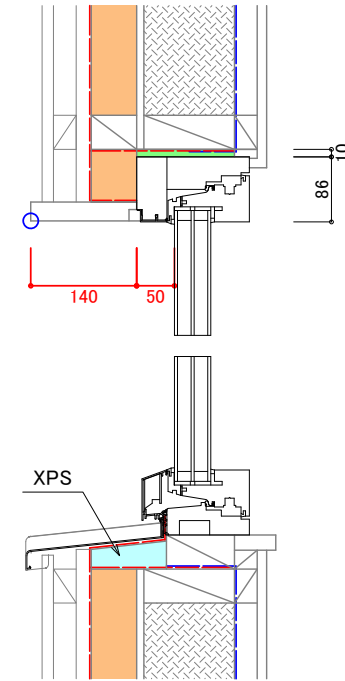

Smartwin FIX

External

Internal

install_01
install_02
install_05
install_06
install_07

install_03
install_04
install_08
install_09
install_10
install_11

Smartwin DK

External

Internal

Reveal depth 0.060m

Frame depth 90mm

Dupont Tyvek Silver

Frame depth 100mm

Dupont Tyvek Silver